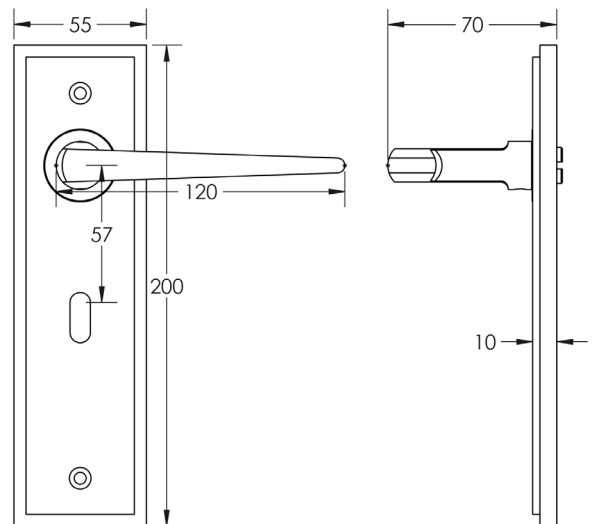

TECHNICAL DRAWING