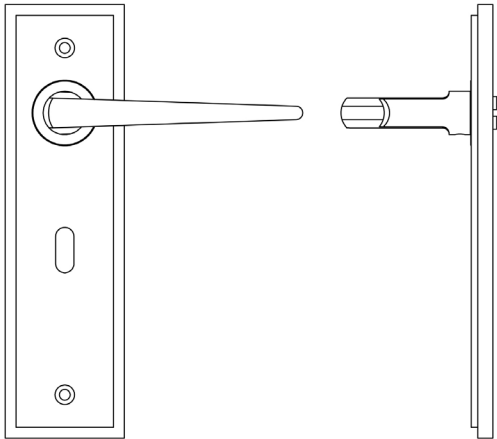

### CODE

**BUR10KIT243**

### DESCRIPTION

**Lever On Plate**

### PRODUCT SPECIFICATION

- 38mm centres
- Sprung
- Lock plate
- Grade 4 corrosion
- Matt lacquered solid brass
- Back to back fixing recommended
- Suitable for doors 35-55mm