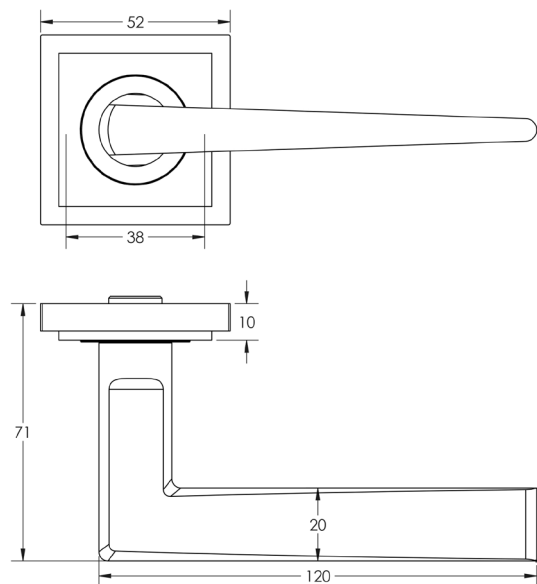

CODE

BUR10KIT241

DESCRIPTION

Lever On Rose

STANDARDS

PRODUCT SPECIFICATION

- 38mm centres
- Sprung
- Square stepped rose
- Grade 4 corrosion
- Matt lacquered solid brass
- Back to back fixing recommended
- Suitable for doors 35-55mm

TECHNICAL DRAWING

FINISHES

- Satin Brass