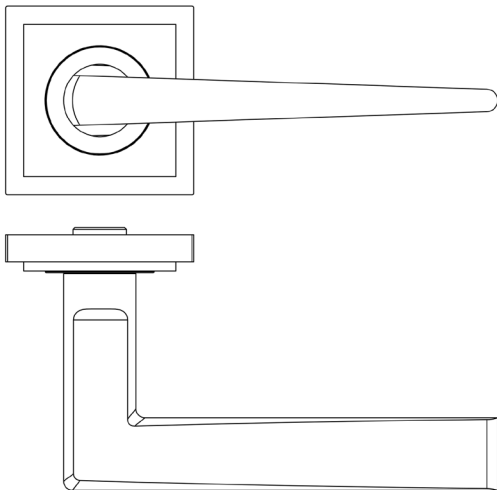

CODE

BUR10KIT241

DESCRIPTION

Lever On Rose

STANDARDS

PRODUCT SPECIFICATION

- 38mm centres
- Sprung
- Square stepped rose
- Grade 4 corrosion
- Matt lacquered solid brass
- Back to back fixing recommended
- Suitable for doors 35-55mm

TECHNICAL DRAWING

FINISHES

- Satin Brass