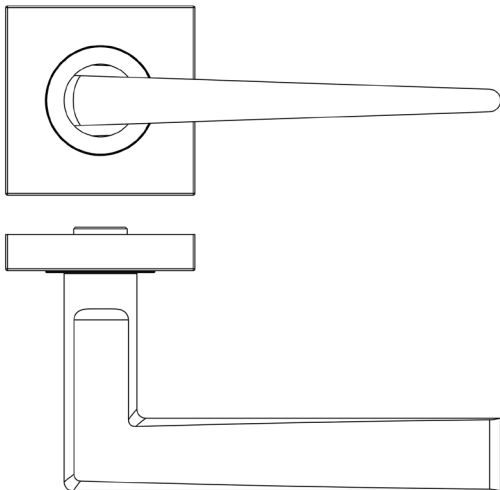

CODE

BUR10KIT240

DESCRIPTION

Lever On Rose

STANDARDS

PRODUCT SPECIFICATION

- 38mm centres
- Sprung
- Square plain rose
- Grade 4 corrosion
- Matt lacquered solid brass
- Back to back fixing recommended
- Suitable for doors 35-55mm

TECHNICAL DRAWING

FINISHES

- Satin Brass