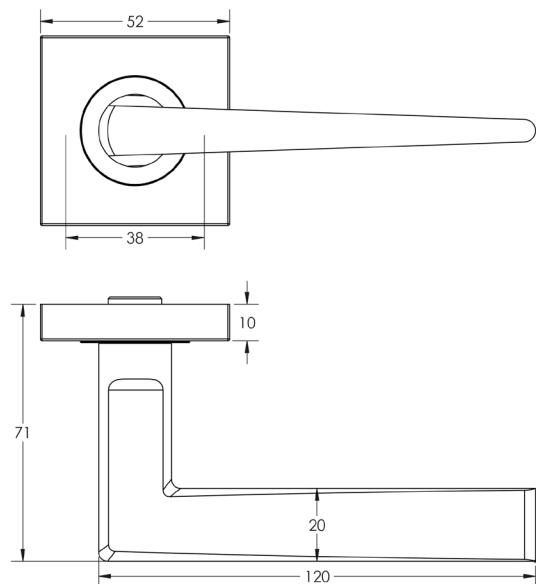

CODE

BUR10KIT240

DESCRIPTION

Lever On Rose

STANDARDS

PRODUCT SPECIFICATION

- 38mm centres
- Sprung
- Square plain rose
- Grade 4 corrosion
- Matt lacquered solid brass
- Back to back fixing recommended
- Suitable for doors 35-55mm

TECHNICAL DRAWING

FINISHES

- Satin Brass