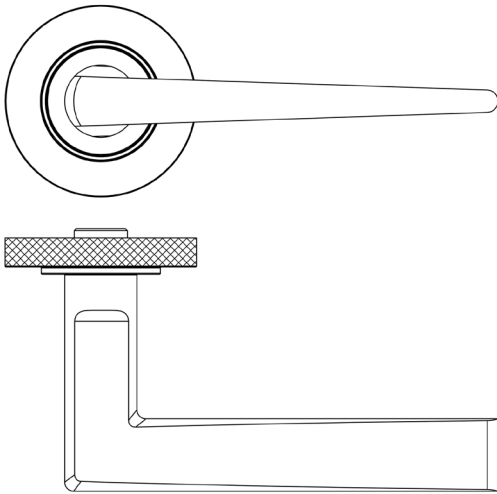

### CODE

**BUR10KIT239**

### DESCRIPTION

**Lever On Rose**

### PRODUCT SPECIFICATION

- 38mm centres
- Sprung
- Knurled rose
- Grade 4 corrosion
- Matt lacquered solid brass
- Back to back fixing recommended
- Suitable for doors 35-55mm