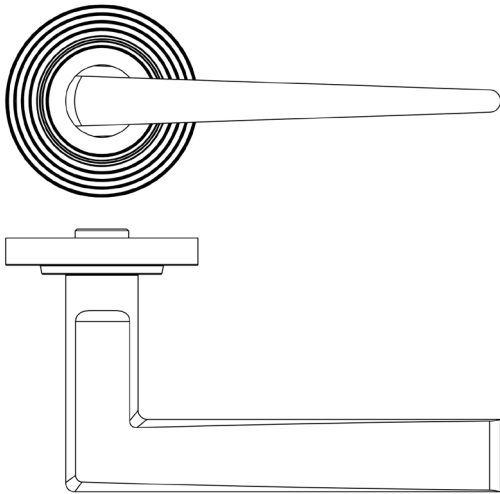

CODE

BUR10KIT238

DESCRIPTION

Lever On Rose

STANDARDS

PRODUCT SPECIFICATION

- 38mm centres
- Sprung
- Reeded rose
- Grade 4 corrosion
- Matt lacquered solid brass
- Back to back fixing recommended
- Suitable for doors 35-55mm

TECHNICAL DRAWING

FINISHES

- Satin Brass