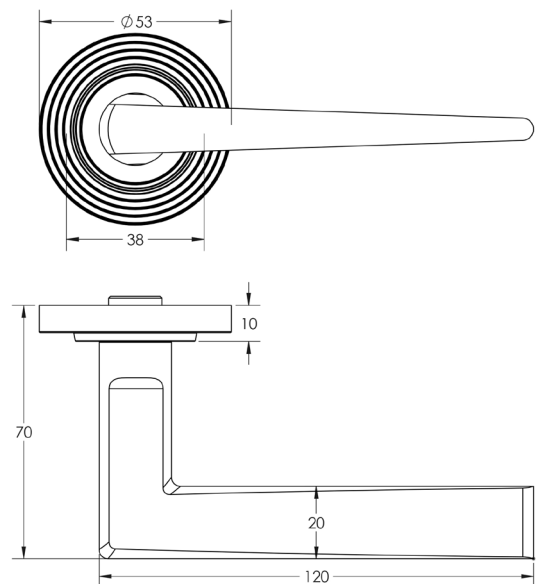

CODE

BUR10KIT238

DESCRIPTION

Lever On Rose

STANDARDS

PRODUCT SPECIFICATION

- 38mm centres
- Sprung
- Reeded rose
- Grade 4 corrosion
- Matt lacquered solid brass
- Back to back fixing recommended
- Suitable for doors 35-55mm

TECHNICAL DRAWING

FINISHES

- Satin Brass