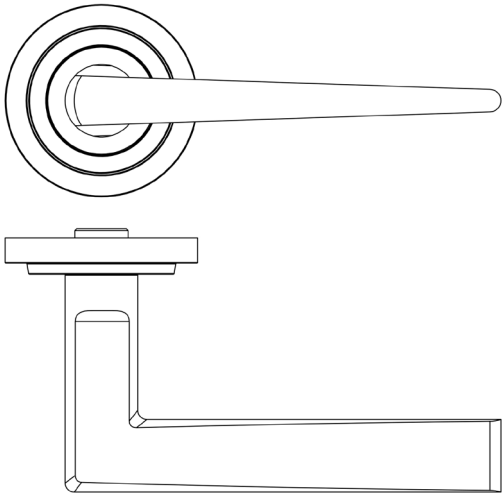

### CODE

**BUR10KIT237**

### DESCRIPTION

**Lever On Rose**

### PRODUCT SPECIFICATION

- 38mm centres
- Sprung
- Stepped rose
- Grade 4 corrosion
- Matt lacquered solid brass
- Back to back fixing recommended
- Suitable for doors 35-55mm