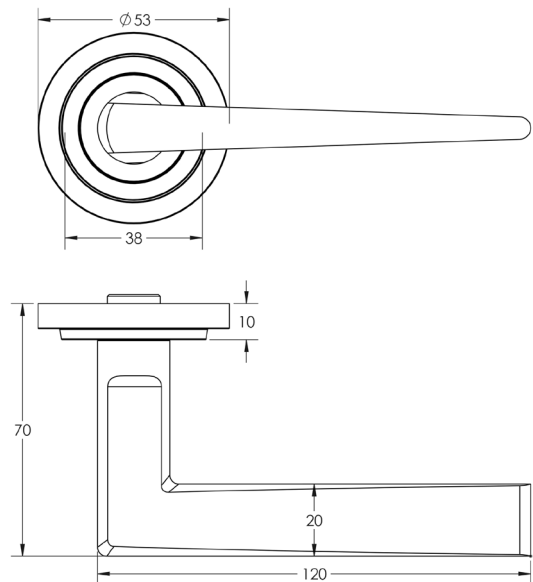

TECHNICAL DRAWING