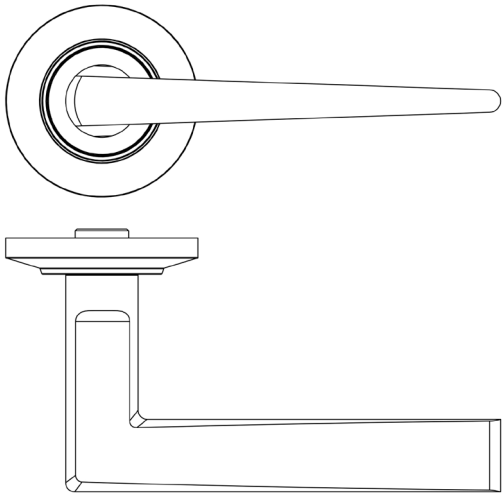

CODE

BUR10KIT236

DESCRIPTION

Lever On Rose

STANDARDS

PRODUCT SPECIFICATION

- 38mm centres
- Sprung
- Chamfered rose
- Grade 4 corrosion
- Matt lacquered solid brass
- Back to back fixing recommended
- Suitable for doors 35-55mm

TECHNICAL DRAWING

FINISHES

- Satin Brass