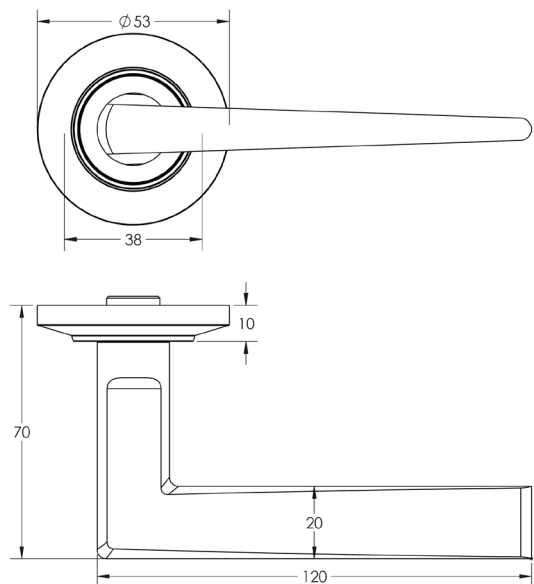

CODE

BUR10KIT236

DESCRIPTION

Lever On Rose

STANDARDS

PRODUCT SPECIFICATION

- 38mm centres
- Sprung
- Chamfered rose
- Grade 4 corrosion
- Matt lacquered solid brass
- Back to back fixing recommended
- Suitable for doors 35-55mm

TECHNICAL DRAWING

FINISHES

- Satin Brass