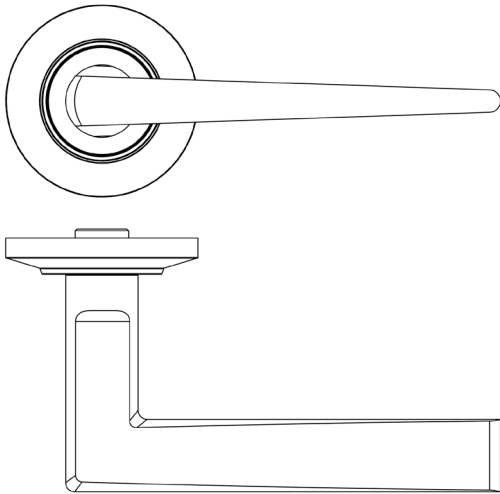

### CODE

**BUR10KIT235**

### DESCRIPTION

**Lever On Rose**

### PRODUCT SPECIFICATION

- 38mm centres
- Sprung
- Chamfered rose
- Grade 4 corrosion
- Matt lacquered solid brass
- Back to back fixing recommended
- Suitable for doors 35-55mm