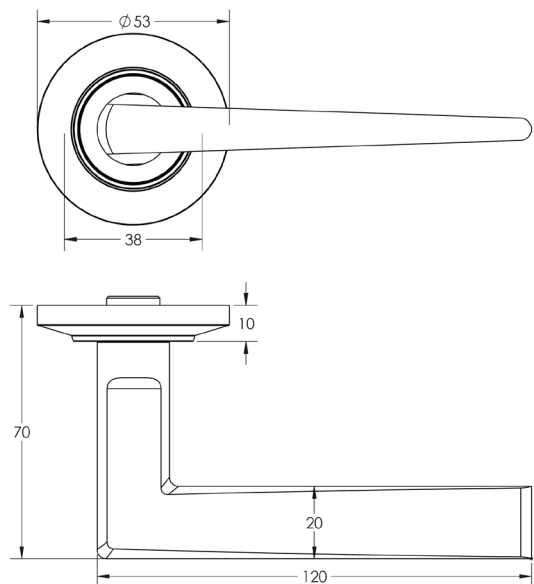

CODE

BUR10KIT2

DESCRIPTION

Lever On Rose

STANDARDS

PRODUCT SPECIFICATION

- 38mm centres
- Sprung
- Chamfered rose
- Grade 4 corrosion
- Matt lacquered solid brass
- Back to back fixing recommended
- Suitable for doors 35-55mm

TECHNICAL DRAWING

FINISHES

- Antique Brass