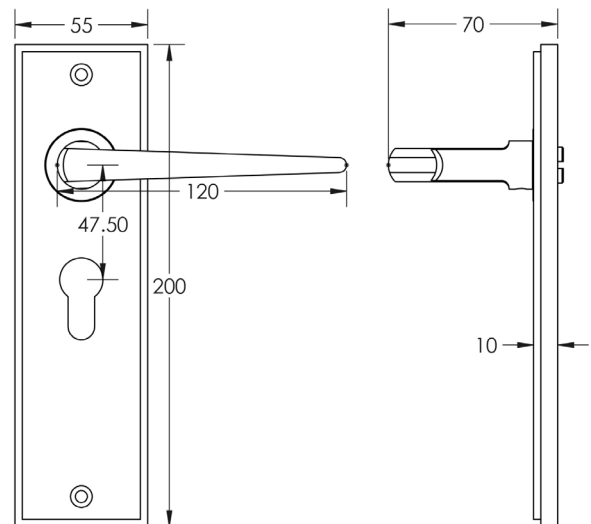

CODE

BUR10KIT167

DESCRIPTION

Lever On Plate

STANDARDS

PRODUCT SPECIFICATION

- 38mm centres
- Sprung
- Euro lock plate
- Grade 4 corrosion
- Matt lacquered solid brass
- Back to back fixing recommended
- Suitable for doors 35-55mm

TECHNICAL DRAWING

FINISHES

- Polished Nickel