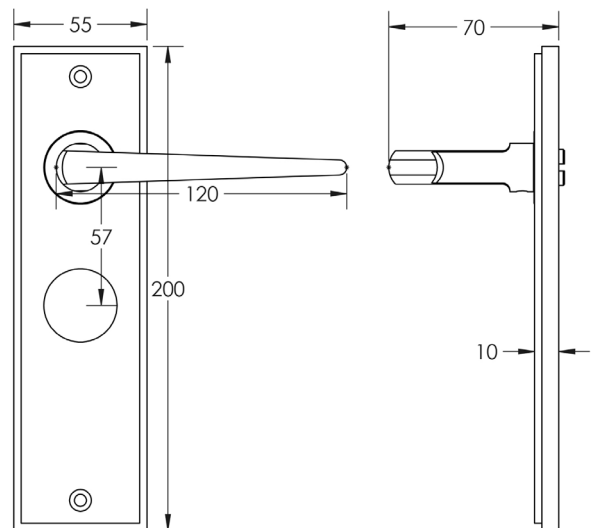

CODE

BUR10KIT166

DESCRIPTION

Lever On Plate

STANDARDS

PRODUCT SPECIFICATION

- 38mm centres
- Sprung
- Bathroom plate
- Grade 4 corrosion
- Matt lacquered solid brass
- Back to back fixing recommended
- Suitable for doors 35-55mm

TECHNICAL DRAWING

FINISHES

- Polished Nickel