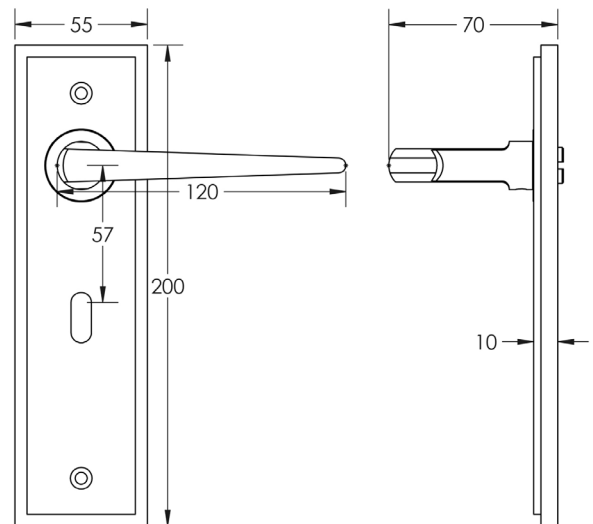

CODE

BUR10KIT165

DESCRIPTION

Lever On Plate

STANDARDS

PRODUCT SPECIFICATION

- 38mm centres
- Sprung
- Lock plate
- Grade 4 corrosion
- Matt lacquered solid brass
- Back to back fixing recommended
- Suitable for doors 35-55mm

TECHNICAL DRAWING

FINISHES

- Polished Nickel