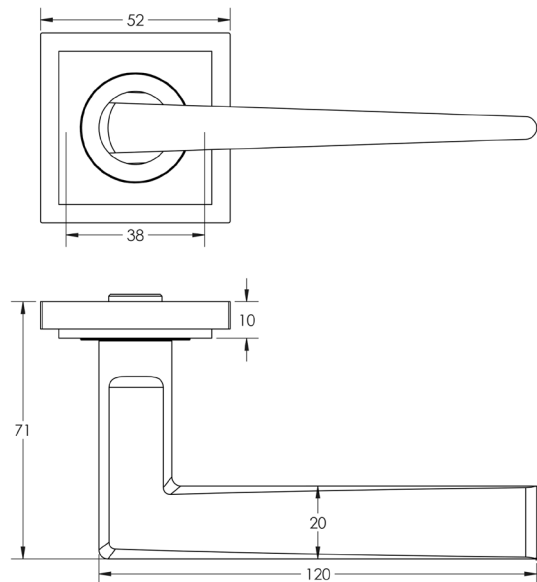

CODE

BUR10KIT163

DESCRIPTION

Lever On Rose

STANDARDS

PRODUCT SPECIFICATION

- 38mm centres
- Sprung
- Square stepped rose
- Grade 4 corrosion
- Matt lacquered solid brass
- Back to back fixing recommended
- Suitable for doors 35-55mm

TECHNICAL DRAWING

FINISHES

- Polished Nickel