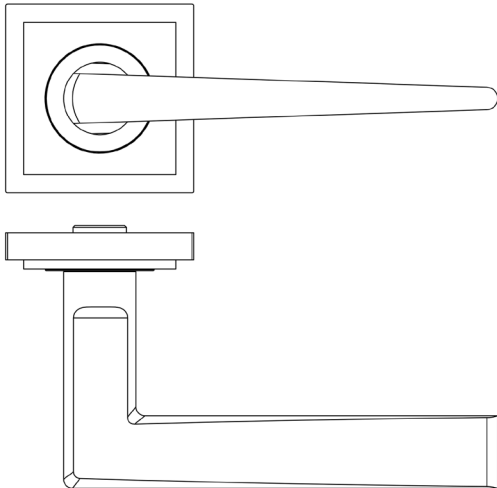

CODE

BUR10KIT163

DESCRIPTION

Lever On Rose

STANDARDS

PRODUCT SPECIFICATION

- 38mm centres
- Sprung
- Square stepped rose
- Grade 4 corrosion
- Matt lacquered solid brass
- Back to back fixing recommended
- Suitable for doors 35-55mm

TECHNICAL DRAWING

FINISHES

- Polished Nickel