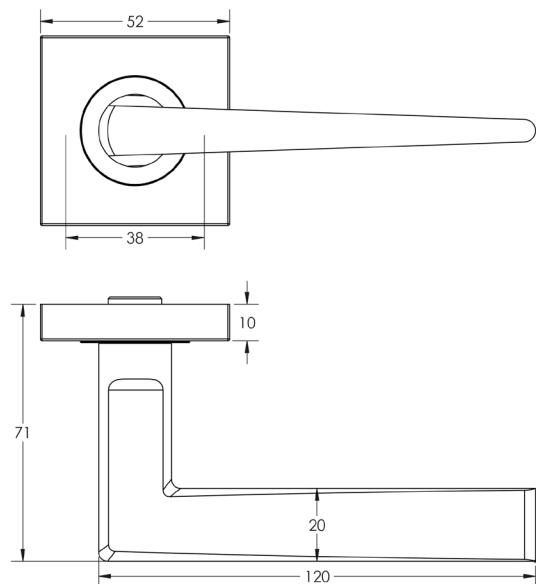

CODE

BUR10KIT162

DESCRIPTION

Lever On Rose

STANDARDS

PRODUCT SPECIFICATION

- 38mm centres
- Sprung
- Square plain rose
- Grade 4 corrosion
- Matt lacquered solid brass
- Back to back fixing recommended
- Suitable for doors 35-55mm

TECHNICAL DRAWING

FINISHES

- Polished Nickel