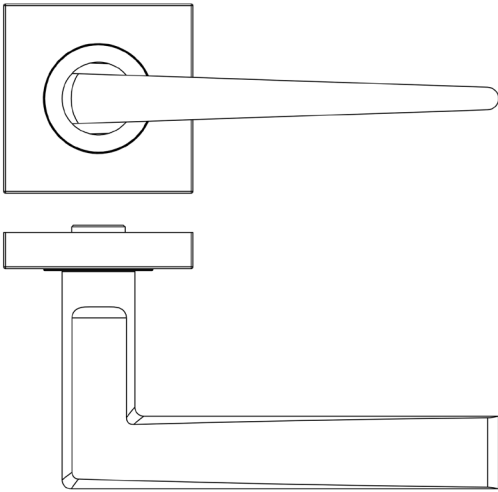

CODE

BUR10KIT162

DESCRIPTION

Lever On Rose

STANDARDS

PRODUCT SPECIFICATION

- 38mm centres
- Sprung
- Square plain rose
- Grade 4 corrosion
- Matt lacquered solid brass
- Back to back fixing recommended
- Suitable for doors 35-55mm

TECHNICAL DRAWING

FINISHES

- Polished Nickel