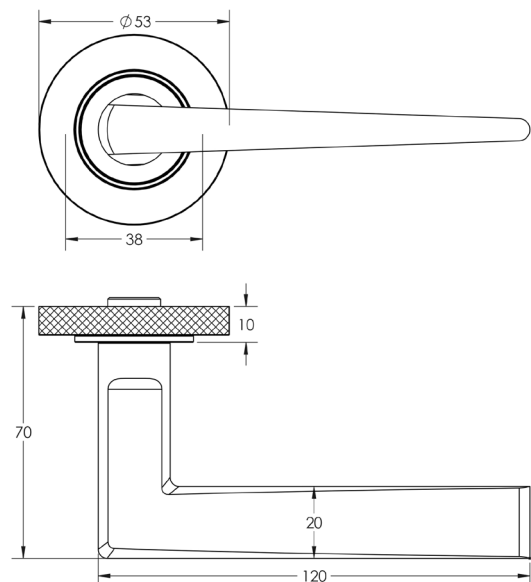

CODE

BUR10KIT161

DESCRIPTION

Lever On Rose

STANDARDS

PRODUCT SPECIFICATION

- 38mm centres
- Sprung
- Knurled rose
- Grade 4 corrosion
- Matt lacquered solid brass
- Back to back fixing recommended
- Suitable for doors 35-55mm

TECHNICAL DRAWING

FINISHES

- Polished Nickel