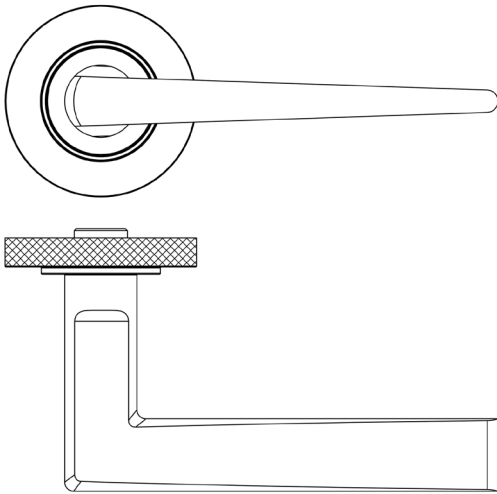

CODE

BUR10KIT161

DESCRIPTION

Lever On Rose

STANDARDS

PRODUCT SPECIFICATION

- 38mm centres
- Sprung
- Knurled rose
- Grade 4 corrosion
- Matt lacquered solid brass
- Back to back fixing recommended
- Suitable for doors 35-55mm

TECHNICAL DRAWING

FINISHES

- Polished Nickel