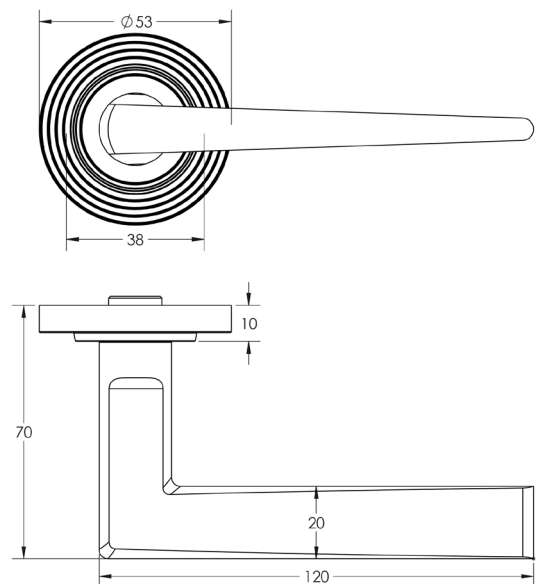

TECHNICAL DRAWING