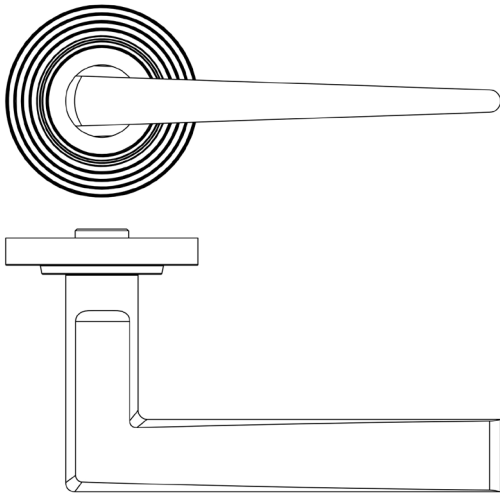

### CODE

**BUR10KIT160**

### DESCRIPTION

**Lever On Rose**

### PRODUCT SPECIFICATION

- 38mm centres
- Sprung
- Reeded rose
- Grade 4 corrosion
- Matt lacquered solid brass
- Back to back fixing recommended
- Suitable for doors 35-55mm