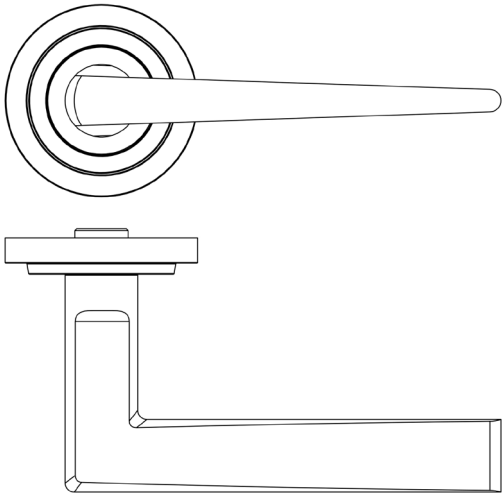

### CODE

**BUR10KIT159**

### DESCRIPTION

**Lever On Rose**

### PRODUCT SPECIFICATION

- 38mm centres
- Sprung
- Stepped rose
- Grade 4 corrosion
- Matt lacquered solid brass
- Back to back fixing recommended
- Suitable for doors 35-55mm