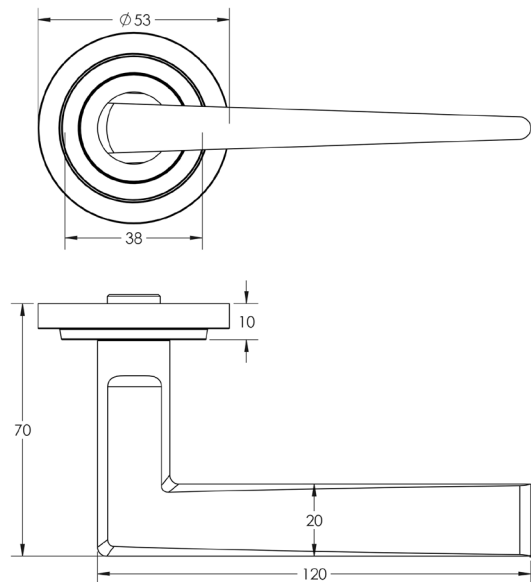

TECHNICAL DRAWING