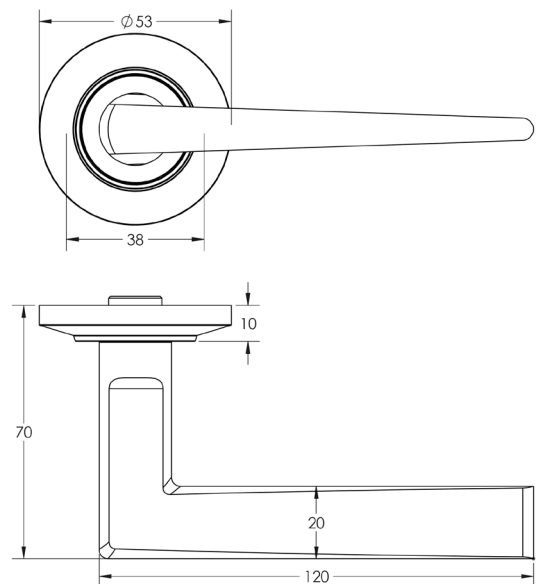

CODE

BUR10KIT158

DESCRIPTION

Lever On Rose

STANDARDS

PRODUCT SPECIFICATION

- 38mm centres
- Sprung
- Chamfered rose
- Grade 4 corrosion
- Matt lacquered solid brass
- Back to back fixing recommended
- Suitable for doors 35-55mm

TECHNICAL DRAWING

FINISHES

- Polished Nickel