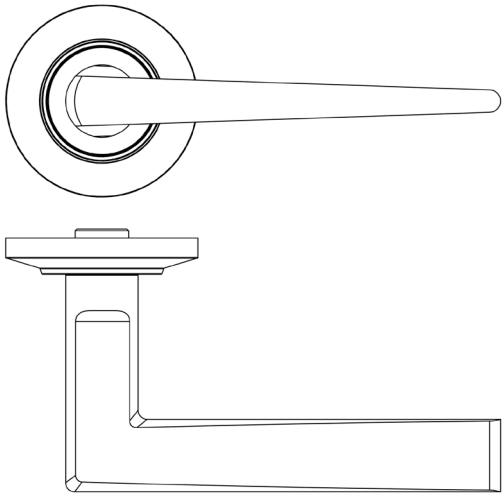

CODE

BUR10KIT158

DESCRIPTION

Lever On Rose

STANDARDS

PRODUCT SPECIFICATION

- 38mm centres
- Sprung
- Chamfered rose
- Grade 4 corrosion
- Matt lacquered solid brass
- Back to back fixing recommended
- Suitable for doors 35-55mm

TECHNICAL DRAWING

FINISHES

- Polished Nickel