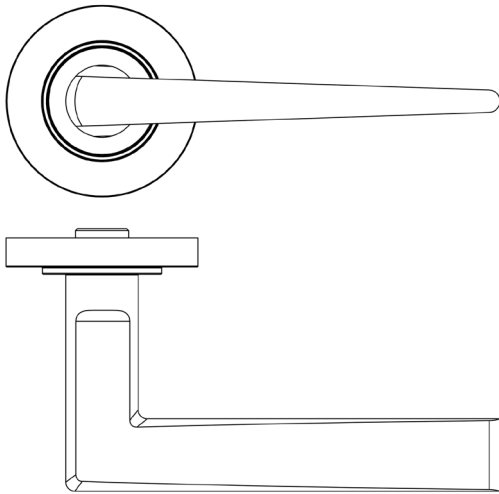

CODE

BUR10KIT157

DESCRIPTION

Lever On Rose

STANDARDS

PRODUCT SPECIFICATION

- 38mm centres
- Sprung
- Plain rose
- Grade 4 corrosion
- Matt lacquered solid brass
- Back to back fixing recommended
- Suitable for doors 35-55mm

TECHNICAL DRAWING

FINISHES

- Polished Nickel