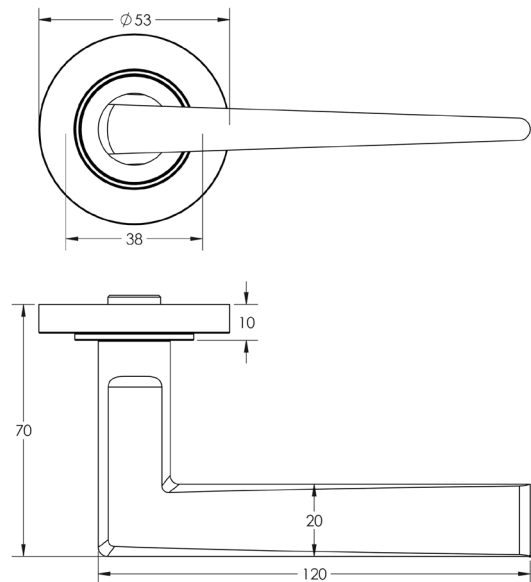

CODE

BUR10KIT157

DESCRIPTION

Lever On Rose

STANDARDS

PRODUCT SPECIFICATION

- 38mm centres
- Sprung
- Plain rose
- Grade 4 corrosion
- Matt lacquered solid brass
- Back to back fixing recommended
- Suitable for doors 35-55mm

TECHNICAL DRAWING

FINISHES

- Polished Nickel