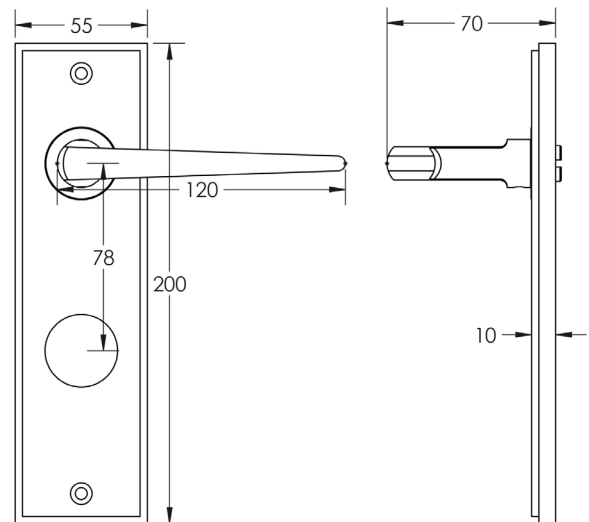

CODE

BUR10KIT13

DESCRIPTION

Lever On Plate

STANDARDS

PRODUCT SPECIFICATION

- 38mm centres
- Sprung
- Din bathroom plate
- Grade 4 corrosion
- Matt lacquered solid brass
- Back to back fixing recommended
- Suitable for doors 35-55mm

TECHNICAL DRAWING

FINISHES

- Antique Brass