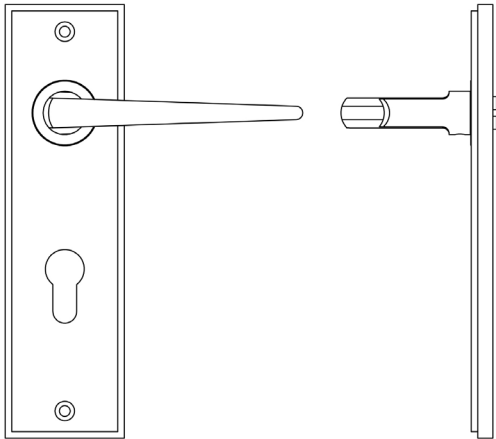

### CODE

**BUR10KIT12**

### DESCRIPTION

**Lever On Plate**

### PRODUCT SPECIFICATION

- 38mm centres
- Sprung
- Din euro lock plate
- Grade 4 corrosion
- Matt lacquered solid brass
- Back to back fixing recommended
- Suitable for doors 35-55mm