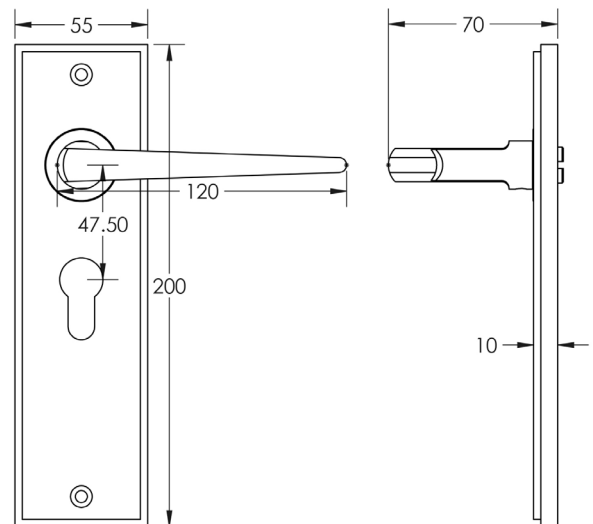

CODE

BUR10KIT11

DESCRIPTION

Lever On Plate

STANDARDS

PRODUCT SPECIFICATION

- 38mm centres
- Sprung
- Euro lock plate
- Grade 4 corrosion
- Matt lacquered solid brass
- Back to back fixing recommended
- Suitable for doors 35-55mm

TECHNICAL DRAWING

FINISHES

- Antique Brass