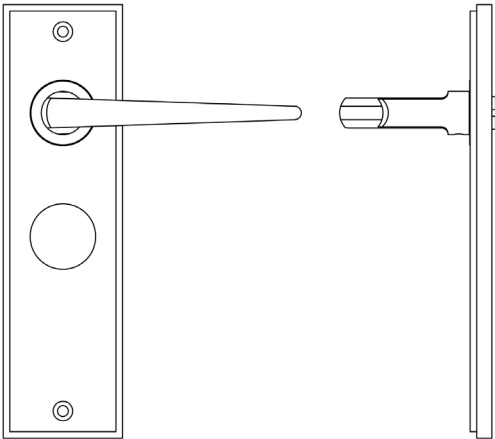

### CODE

**BUR10KIT10**

### DESCRIPTION

**Lever On Plate**

### PRODUCT SPECIFICATION

- 38mm centres
- Sprung
- Bathroom plate
- Grade 4 corrosion
- Matt lacquered solid brass
- Back to back fixing recommended
- Suitable for doors 35-55mm