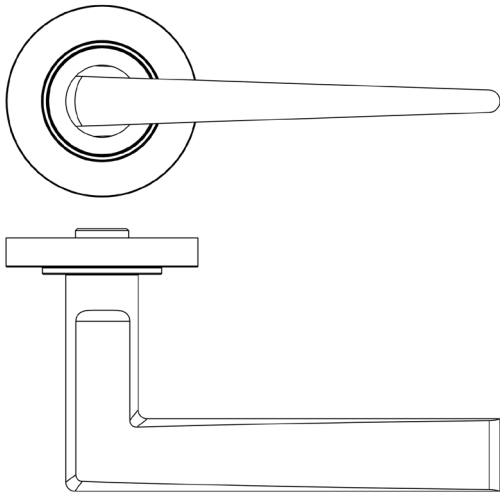

### CODE

**BUR10KIT1**

### DESCRIPTION

**Lever On Rose**

### PRODUCT SPECIFICATION

- 38mm centres
- Sprung
- Plain rose
- Grade 4 corrosion
- Matt lacquered solid brass
- Back to back fixing recommended
- Suitable for doors 35-55mm