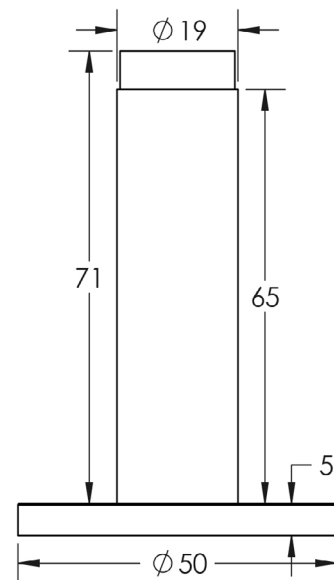

CODE

**BUR-970PN-974PN**

DESCRIPTION

**Plain wall mounted door stop with reeded rose**

STANDARDS

PRODUCT SPECIFICATION

- Matt lacquered solid brass
- Wall mounted
- *We strongly recommend requesting a sample before committing to any cutting or drilling*

TECHNICAL DRAWING

FINISHES

- Polished Nickel