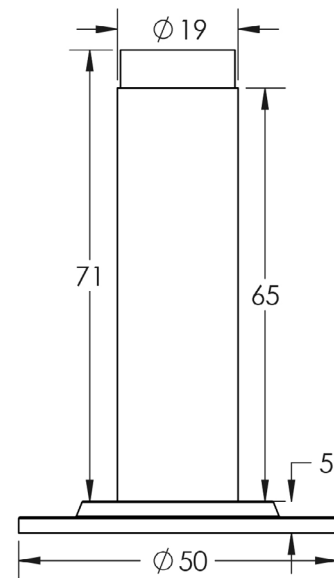

CODE

BUR-970PN-973PN

DESCRIPTION

Plain wall mounted door stop with stepped rose

STANDARDS

PRODUCT SPECIFICATION

- Matt lacquered solid brass
- Wall mounted
- *We strongly recommend requesting a sample before committing to any cutting or drilling*

TECHNICAL DRAWING

FINISHES

- Polished Nickel