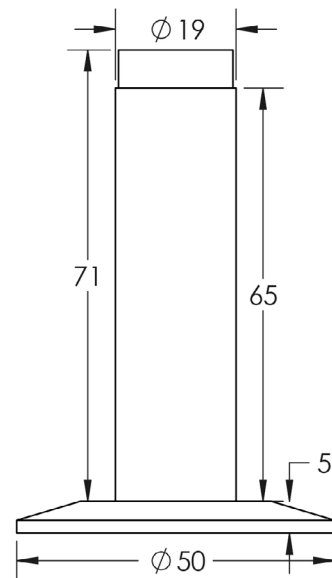

CODE

BUR-970PN-972PN

DESCRIPTION

Plain wall mounted door stop with chamfered rose

STANDARDS

PRODUCT SPECIFICATION

- Matt lacquered solid brass
- Wall mounted
- *We strongly recommend requesting a sample before committing to any cutting or drilling*

TECHNICAL DRAWING

FINISHES

- Polished Nickel