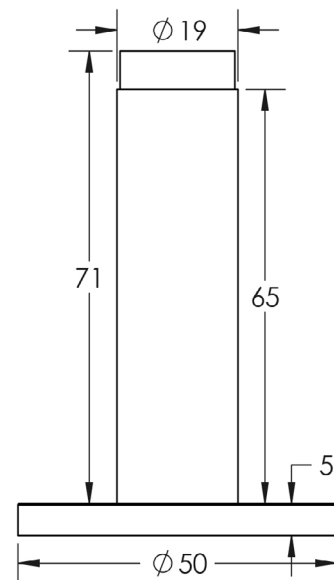

CODE

**BUR-970PN-971PN**

DESCRIPTION

**Plain wall mounted door stop with plain rose**

STANDARDS

PRODUCT SPECIFICATION

- Matt lacquered solid brass
- Wall mounted
- *We strongly recommend requesting a sample before committing to any cutting or drilling*

TECHNICAL DRAWING

FINISHES

- Polished Nickel