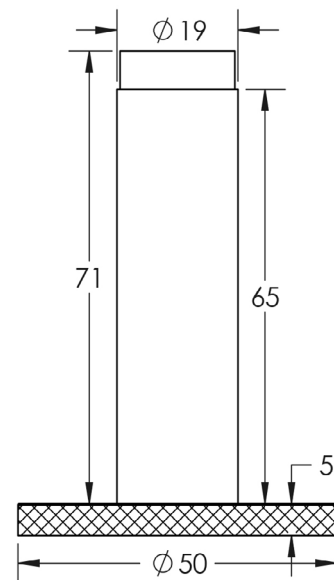

CODE

BUR-970PN-969PN

DESCRIPTION

Plain wall mounted door stop with knurled rose

STANDARDS

PRODUCT SPECIFICATION

- Matt lacquered solid brass
- Wall mounted
- *We strongly recommend requesting a sample before committing to any cutting or drilling*

TECHNICAL DRAWING

FINISHES

- Polished Nickel