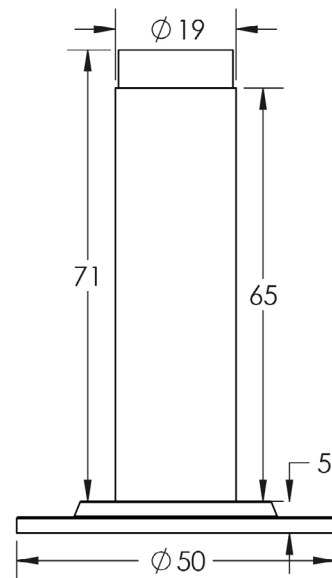

TECHNICAL DRAWING