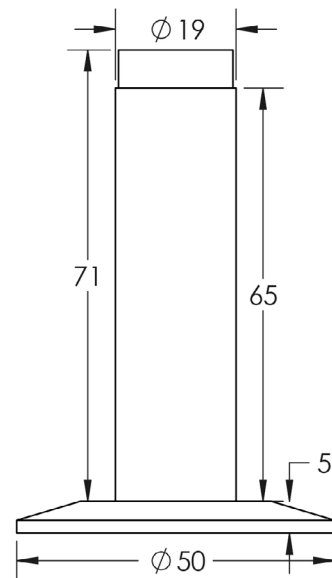

TECHNICAL DRAWING