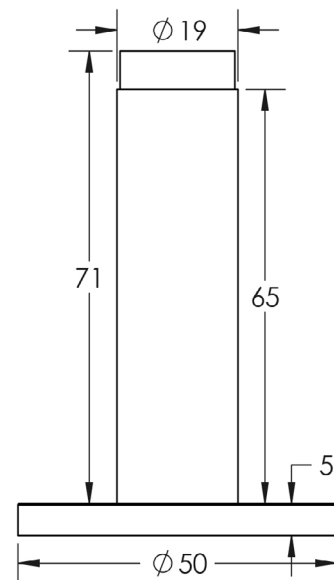

TECHNICAL DRAWING