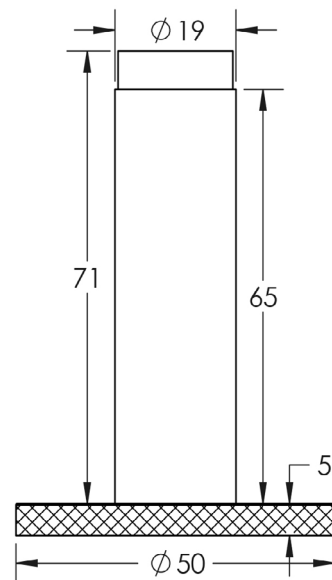

TECHNICAL DRAWING