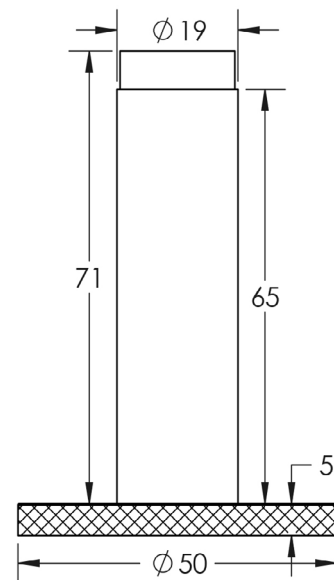

TECHNICAL DRAWING