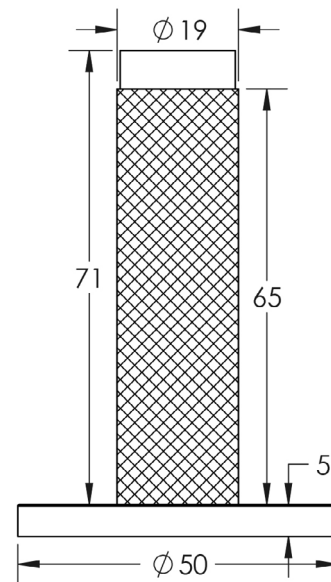

CODE

BUR-968SN-974SN

DESCRIPTION

Knurled wall mounted door stop with reeded rose

STANDARDS

PRODUCT SPECIFICATION

- Matt lacquered solid brass
- Wall mounted
- *We strongly recommend requesting a sample before committing to any cutting or drilling*

TECHNICAL DRAWING

FINISHES

- Satin Nickel