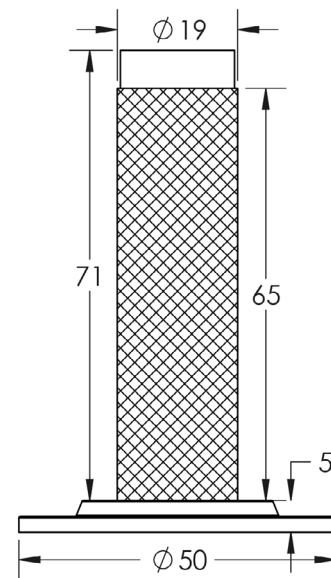

CODE

BUR-968SN-973SN

DESCRIPTION

Knurled wall mounted door stop with stepped rose

STANDARDS

PRODUCT SPECIFICATION

- Matt lacquered solid brass
- Wall mounted
- *We strongly recommend requesting a sample before committing to any cutting or drilling*

TECHNICAL DRAWING

FINISHES

- Satin Nickel