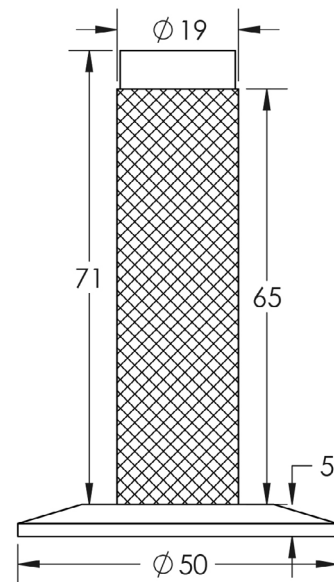

CODE

BUR-968SN-972SN

DESCRIPTION

**Knurled wall mounted door stop with
chamfered rose**

STANDARDS

PRODUCT SPECIFICATION

- Matt lacquered solid brass
- Wall mounted
- *We strongly recommend requesting a sample before committing to any cutting or drilling*

TECHNICAL DRAWING

FINISHES

- Satin Nickel