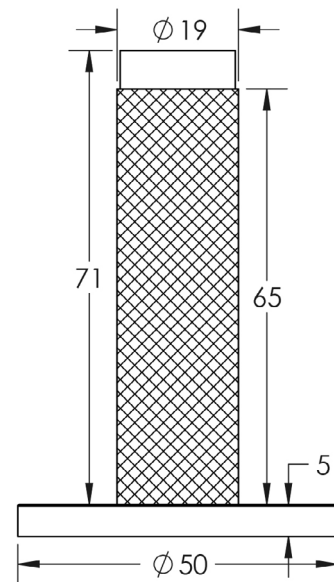

CODE

BUR-968SN-971SN

DESCRIPTION

Knurled wall mounted door stop with plain rose

STANDARDS

PRODUCT SPECIFICATION

- Matt lacquered solid brass
- Wall mounted
- *We strongly recommend requesting a sample before committing to any cutting or drilling*

TECHNICAL DRAWING

FINISHES

- Satin Nickel