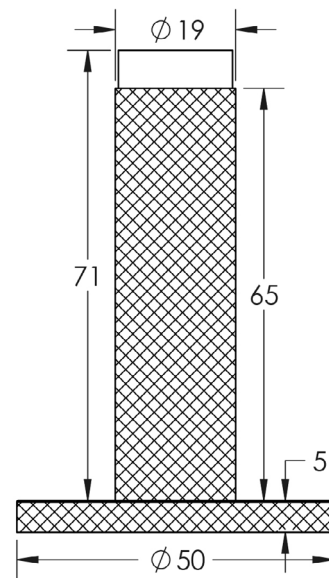

CODE

**BUR-968SN-969SN**

DESCRIPTION

**Knurled wall mounted door stop with knurled rose**

STANDARDS

PRODUCT SPECIFICATION

- Matt lacquered solid brass
- Wall mounted
- *We strongly recommend requesting a sample before committing to any cutting or drilling*

TECHNICAL DRAWING

FINISHES

- Satin Nickel