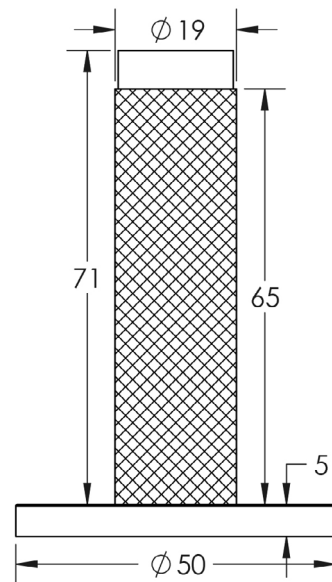

CODE

BUR-968SB-974SB

DESCRIPTION

Knurled wall mounted door stop with reeded rose

STANDARDS

PRODUCT SPECIFICATION

- Matt lacquered solid brass
- Wall mounted
- *We strongly recommend requesting a sample before committing to any cutting or drilling*

TECHNICAL DRAWING

FINISHES

-  Satin Brass