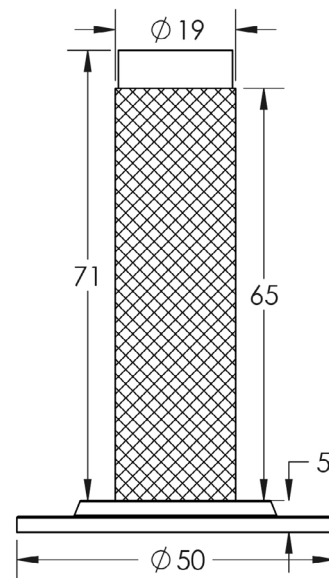

CODE

BUR-968SB-973SB

DESCRIPTION

Knurled wall mounted door stop with stepped rose

STANDARDS

PRODUCT SPECIFICATION

- Matt lacquered solid brass
- Wall mounted
- *We strongly recommend requesting a sample before committing to any cutting or drilling*

TECHNICAL DRAWING

FINISHES

-  Satin Brass