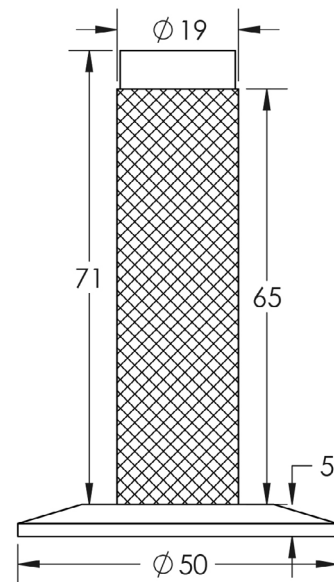

CODE

BUR-968SB-972SB

DESCRIPTION

Knurled wall mounted door stop with chamfered rose

STANDARDS

PRODUCT SPECIFICATION

- Matt lacquered solid brass
- Wall mounted
- *We strongly recommend requesting a sample before committing to any cutting or drilling*

TECHNICAL DRAWING

FINISHES

-  Satin Brass