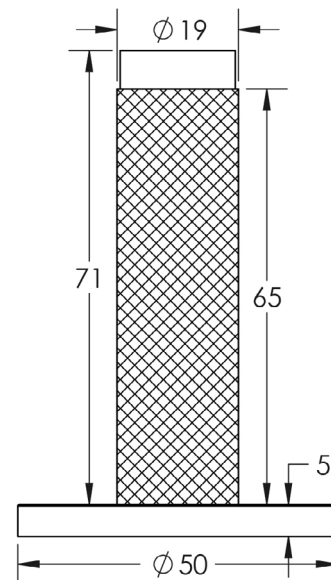

CODE

BUR-968SB-971SB

DESCRIPTION

Knurled wall mounted door stop with plain rose

STANDARDS

PRODUCT SPECIFICATION

- Matt lacquered solid brass
- Wall mounted
- *We strongly recommend requesting a sample before committing to any cutting or drilling*

TECHNICAL DRAWING

FINISHES

-  Satin Brass