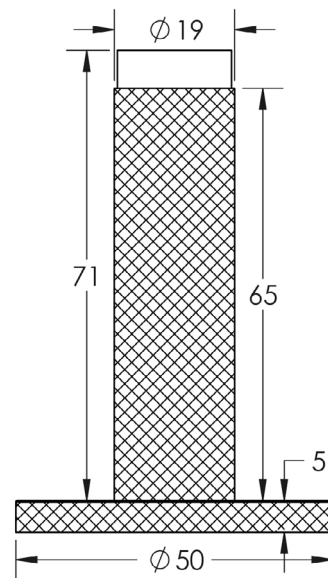

CODE

BUR-968SB-969SB

DESCRIPTION

Knurled wall mounted door stop with knurled rose

STANDARDS

PRODUCT SPECIFICATION

- Matt lacquered solid brass
- Wall mounted
- *We strongly recommend requesting a sample before committing to any cutting or drilling*

TECHNICAL DRAWING

FINISHES

-  Satin Brass