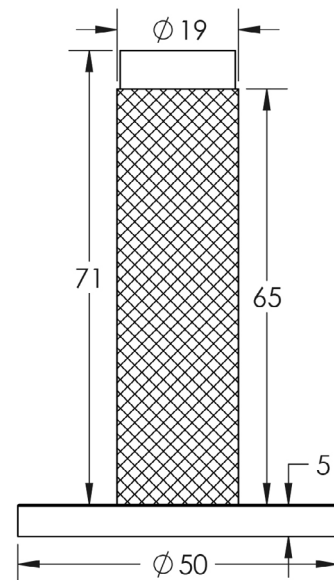

CODE

BUR-968PN-974PN

DESCRIPTION

Knurled wall mounted door stop with reeded rose

STANDARDS

PRODUCT SPECIFICATION

- Matt lacquered solid brass
- Wall mounted
- *We strongly recommend requesting a sample before committing to any cutting or drilling*

TECHNICAL DRAWING

FINISHES

- Polished Nickel