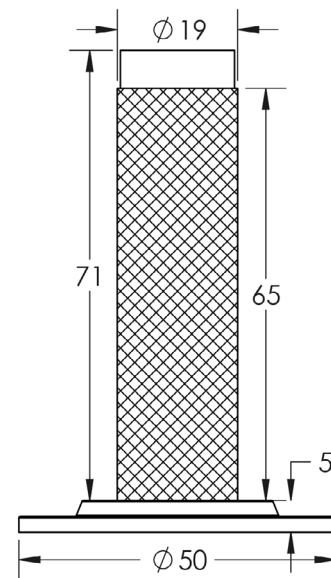

CODE

BUR-968PN-973PN

DESCRIPTION

Knurled wall mounted door stop with stepped rose

STANDARDS

PRODUCT SPECIFICATION

- Matt lacquered solid brass
- Wall mounted
- *We strongly recommend requesting a sample before committing to any cutting or drilling*

TECHNICAL DRAWING

FINISHES

- Polished Nickel