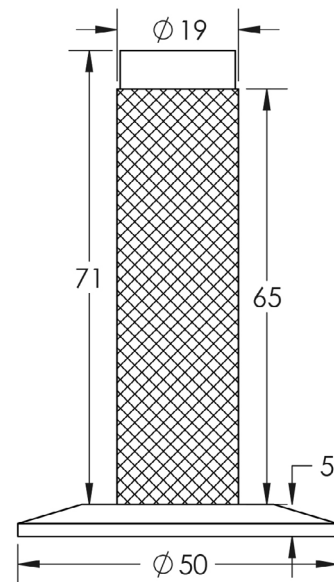

CODE

BUR-968PN-972PN

DESCRIPTION

Knurled wall mounted door stop with chamfered rose

STANDARDS

PRODUCT SPECIFICATION

- Matt lacquered solid brass
- Wall mounted
- *We strongly recommend requesting a sample before committing to any cutting or drilling*

TECHNICAL DRAWING

FINISHES

- Polished Nickel