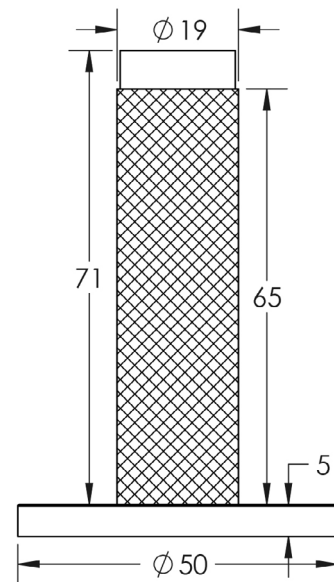

CODE

BUR-968PN-971PN

DESCRIPTION

Knurled wall mounted door stop with plain rose

STANDARDS

PRODUCT SPECIFICATION

- Matt lacquered solid brass
- Wall mounted
- *We strongly recommend requesting a sample before committing to any cutting or drilling*

TECHNICAL DRAWING

FINISHES

- Polished Nickel