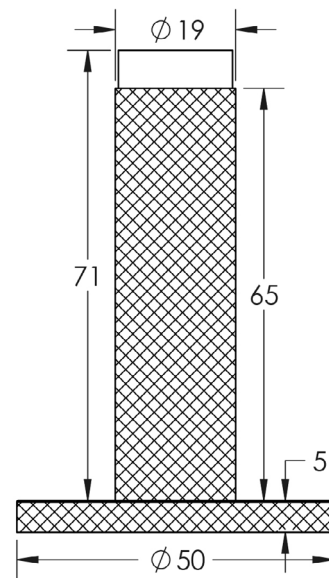

CODE

BUR-968PN-969PN

DESCRIPTION

Knurled wall mounted door stop with knurled rose

STANDARDS

PRODUCT SPECIFICATION

- Matt lacquered solid brass
- Wall mounted
- *We strongly recommend requesting a sample before committing to any cutting or drilling*

TECHNICAL DRAWING

FINISHES

- Polished Nickel