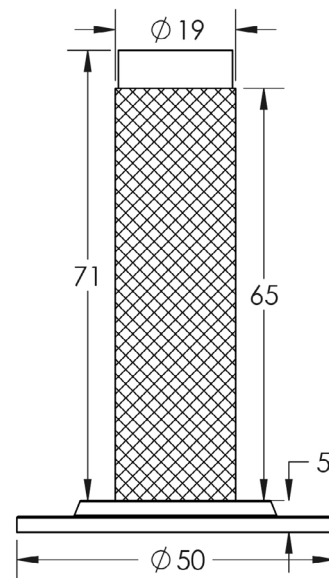

TECHNICAL DRAWING